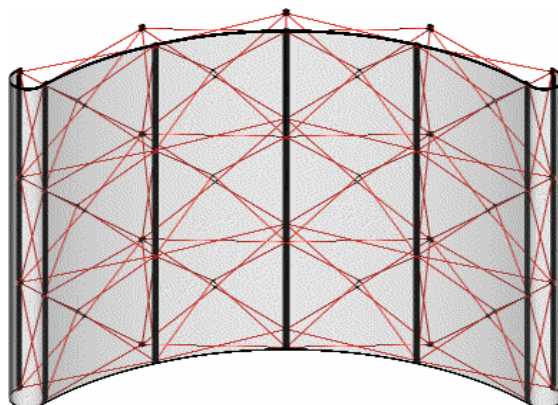

**DISPLAY SYSTEMS**

<i>CODE</i>	<i>QTY.</i>	<i>DESCRIPTION</i>	<i>TOTAL WEIGHT</i>
CT-C34	1	Traditional Curved 3x4 Frame	5.78 kg
PB-F	1	Padded Bag for Frame	0.37 kg
CB-S781	21	Channel Bar - Straight - 781mm	3.99 kg
PB-CB	1	Padded Bag for Channel Bars	0.25 kg
<b>CT-C34-KIT#A</b>	<b>1</b>	<b>CT-C34 Basic Kit + Bars + Bags</b>	<b>10.39 kg</b>
L-H2-UK	1	Set of 2 Halogens in Padded Bag - UK	1.70 kg
<b>CT-C34-KIT#B</b>	<b>1</b>	<b>CT-C34 Standard Kit + Bars + Bags &amp; Lights</b>	<b>12.09 kg</b>
TC-CR	1	Transport Case - Canvas - Round	5.63 kg
<b>CT-C34-KIT#C</b>	<b>1</b>	<b>CT-C34 Plus Kit + Bars, Bags &amp; Lights in TC-CR</b>	<b>17.72 kg</b>
TC-DD	1	Transport Case - Deluxe Double	11.63 kg
<b>CT-C34-KIT#D</b>	<b>1</b>	<b>CT-C34 Deluxe Kit + Bars, Bags &amp; Lights in TC-DD</b>	<b>23.72 kg</b>

**SUGGESTED ACCESSORIES**

CB-C747	4	Channel Bar - Curved - 747mm	0.72 kg
PA-TC4	1	Panel Mounting Kit for Traditional Curved 4 Panel System	1.55 kg

**TO REAR-DRESS THE STAND**

CB-S781	9	Channel Bar - Straight - 781mm	1.71 kg
CB-C830	4	Channel Bar - Curved - 830mm	0.80 kg
PA-H830	4	Panel Hanger - 830mm	0.24 kg
PA-K830	4	Panel Kicker - 830mm	0.24 kg

**GRAPHIC PANEL DIMENSIONS**

		<i>HEIGHT (mm)</i>	<i>WIDTH (mm)</i>
GP-TCF-3	Graphic Panel - Traditional Curved Front - 3 quad	2343	747
GP-TCR-3	Graphic Panel - Traditional Curved Rear - 3 quad	2343	830
GP-TCE-3	Graphic Panel - Traditional Curved Endcap - 3 quad	2343	400