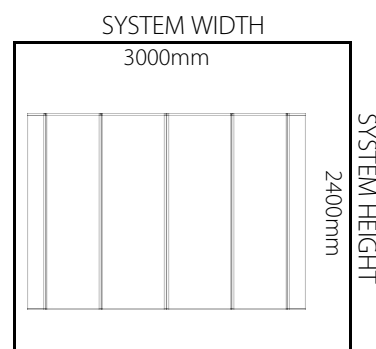

**DISPLAY SYSTEMS**

<i>CODE</i>	<i>QTY.</i>	<i>DESCRIPTION</i>	<i>TOTAL WEIGHT</i>
CT-C34	1	Traditional Curved 3x4 Frame	5.78 kg
PB-F	1	Padded Bag for Frame	0.37 kg
CB-S781	21	Channel Bar - Straight - 781mm	3.99 kg
PB-CB	1	Padded Bag for Channel Bars	0.25 kg
<b>CT-C34-KIT#A</b>	<b>1</b>	<b>CT-C34 Basic Kit + Bars + Bags</b>	<b>10.39 kg</b>
L-H2-UK	1	Set of 2 Halogens in Padded Bag - UK	1.70 kg
<b>CT-C34-KIT#B</b>	<b>1</b>	<b>CT-C34 Standard Kit + Bars + Bags &amp; Lights</b>	<b>12.09 kg</b>
TC-CR	1	Transport Case - Canvas - Round	5.63 kg
<b>CT-C34-KIT#C</b>	<b>1</b>	<b>CT-C34 Plus Kit + Bars, Bags &amp; Lights in TC-CR</b>	<b>17.72 kg</b>
TC-DD	1	Transport Case - Deluxe Double	11.63 kg
<b>CT-C34-KIT#D</b>	<b>1</b>	<b>CT-C34 Deluxe Kit + Bars, Bags &amp; Lights in TC-DD</b>	<b>23.72 kg</b>

**SUGGESTED ACCESSORIES**

CB-C747	4	Channel Bar - Curved - 747mm	0.72 kg
PA-TC4	1	Panel Mounting Kit for Traditional Curved 4 Panel System	1.55 kg

**TO REAR-DRESS THE STAND**

CB-S781	9	Channel Bar - Straight - 781mm	1.71 kg
CB-C830	4	Channel Bar - Curved - 830mm	0.80 kg
PA-H830	4	Panel Hanger - 830mm	0.24 kg
PA-K830	4	Panel Kicker - 830mm	0.24 kg

**GRAPHIC PANEL DIMENSIONS**

		<i>HEIGHT (mm)</i>	<i>WIDTH (mm)</i>
GP-TCF-3	Graphic Panel - Traditional Curved Front - 3 quad	2343	747
GP-TCR-3	Graphic Panel - Traditional Curved Rear - 3 quad	2343	830
GP-TCE-3	Graphic Panel - Traditional Curved Endcap - 3 quad	2343	400