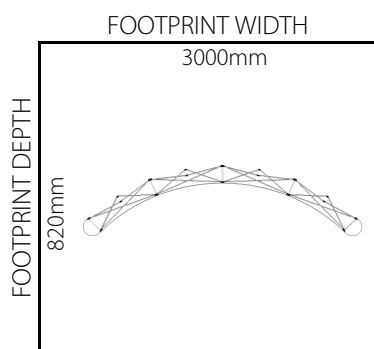

**DISPLAY SYSTEMS**

<i>CODE</i>	<i>QTY.</i>	<i>DESCRIPTION</i>	<i>TOTAL WEIGHT</i>
CT-C34	1	Traditional Curved 3x4 Frame	5.78 kg
PB-F	1	Padded Bag for Frame	0.37 kg
CB-S781	21	Channel Bar - Straight - 781mm	3.99 kg
PB-CB	1	Padded Bag for Channel Bars	0.25 kg
<b>CT-C34-KIT#A</b>	<b>1</b>	<b>CT-C34 Basic Kit + Bars + Bags</b>	<b>10.39 kg</b>
L-H2-UK	1	Set of 2 Halogens in Padded Bag - UK	1.70 kg
<b>CT-C34-KIT#B</b>	<b>1</b>	<b>CT-C34 Standard Kit + Bars + Bags &amp; Lights</b>	<b>12.09 kg</b>
TC-CR	1	Transport Case - Canvas - Round	5.63 kg
<b>CT-C34-KIT#C</b>	<b>1</b>	<b>CT-C34 Plus Kit + Bars, Bags &amp; Lights in TC-CR</b>	<b>17.72 kg</b>
TC-DD	1	Transport Case - Deluxe Double	11.63 kg
<b>CT-C34-KIT#D</b>	<b>1</b>	<b>CT-C34 Deluxe Kit + Bars, Bags &amp; Lights in TC-DD</b>	<b>23.72 kg</b>

**SUGGESTED ACCESSORIES**

CB-C747	4	Channel Bar - Curved - 747mm	0.72 kg
PA-TC4	1	Panel Mounting Kit for Traditional Curved 4 Panel System	1.55 kg

**TO REAR-DRESS THE STAND**

CB-S781	9	Channel Bar - Straight - 781mm	1.71 kg
CB-C830	4	Channel Bar - Curved - 830mm	0.80 kg
PA-H830	4	Panel Hanger - 830mm	0.24 kg
PA-K830	4	Panel Kicker - 830mm	0.24 kg

**GRAPHIC PANEL DIMENSIONS**

		<i>HEIGHT (mm)</i>	<i>WIDTH (mm)</i>
GP-TCF-3	Graphic Panel - Traditional Curved Front - 3 quad	2343	747
GP-TCR-3	Graphic Panel - Traditional Curved Rear - 3 quad	2343	830
GP-TCE-3	Graphic Panel - Traditional Curved Endcap - 3 quad	2343	400